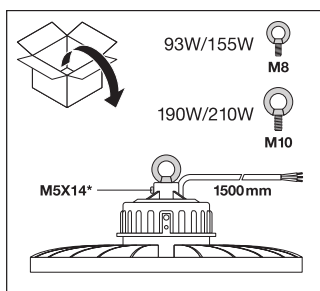

LOGISTICAL DATA

Product code	Packaging unit (Pieces/Unit)	Dimensions (length x width x height)	Gross weight	Volume
4058075505308	Folding box 1	142 mm x 42 mm x 159 mm	474.00 g	0.95 dm³
4058075505315	Shipping box 10	302 mm x 232 mm x 182 mm	5109.00 g	12.75 dm³

The mentioned product code describes the smallest quantity unit which can be ordered. One shipping unit can contain one or more single products. When placing an order, for the quantity please enter single or multiples of a shipping unit.

ADDITIONAL CATALOG INFORMATION

References / Links

– For Guarantee see www.ledvance.com/guarantee

DISCLAIMER

Subject to change without notice. Errors and omission excepted. Always make sure to use the most recent release.