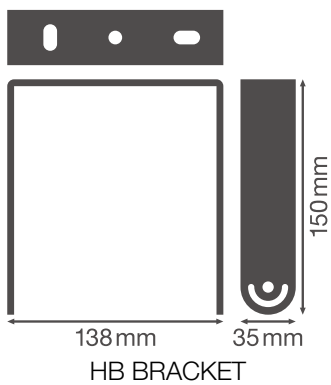

PRODUCT DATASHEET

HB BRACKET 190 W - 210 W

HIGH BAY BRACKETS GEN 3 | Mounting accessory for HIGH BAY GEN 3 luminaires

Product features

- Brackets made of black steel
- Adjustable swivel angle: $\pm 90^\circ$

TECHNICAL DATA

Dimensions & Weight

Length	138 mm
Width	35.0 mm
Height	150 mm
Product weight	450.00 g

Materials & Colors

Product color	Black
Body material	Steel

Application & Mounting

Mounting location	Luminaire
Replaceable light source	No

LOGISTICAL DATA

Product code	Packaging unit (Pieces/Unit)	Dimensions (length x width x height)	Gross weight	Volume
4058075505308	Folding box 1	142 mm x 42 mm x 159 mm	474.00 g	0.95 dm ³
4058075505315	Shipping box 10	302 mm x 232 mm x 182 mm	5109.00 g	12.75 dm ³