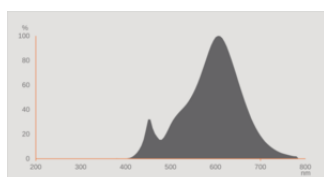

Product features

- Professional LED lamps for line voltage
- Not dimmable
- Lifetime up to 15,000 h
- Beam angle: up to 300°
- Lamp made of glass

- Good quality of light; color rendering index $R_a \geq 80$; constant chromaticity

Photometrical data

Luminous flux	806 lm
Luminous efficacy	124 lm/W
Lumen main.fact.at end of nom.life time	0.95
Light color (designation)	Warm White
Color temperature	2700 K
Color rendering index Ra	80
Light color	827
Standard deviation of color matching	≤ 6 sdc _m
Rated LLMF at 6,000 h	0.80
Flickering metric (Pst LM)	≤ 1.0
Stroboscope effect metric (SVM)	≤ 0.4